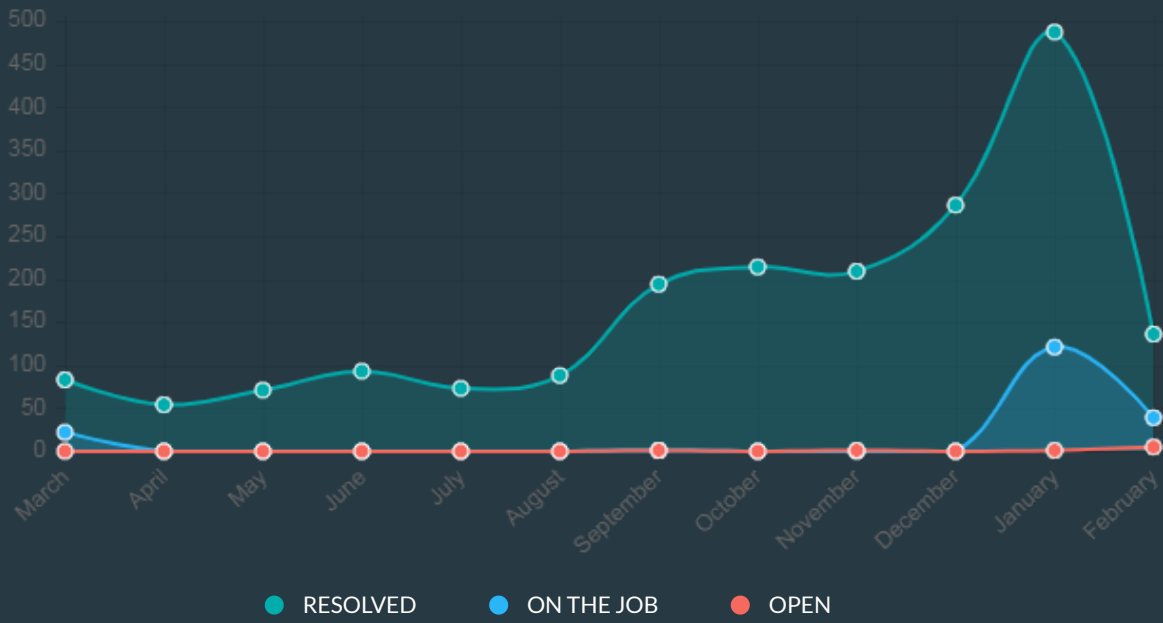

2

Better than yesterday (100%)

TODAY'S OPEN COMPLAINTS

0

Better than yesterday (0%)

Complaints ▾

THIS YEAR'S NEW COMPLAINTS

Today

This Week

This Month

This Year

2018-03-27 - 2019-03-26

THIS YEAR'S NEW COMPLAINTS

- OPEN-8
- ON THE JOB-183
- RESOLVED-1988

Any questions on Swachhata app or solution?

1969

swachhbharat@janaagraha.org

Summary

1988 Complaints **Resolved**

8 Complaints **Open**

183 Complaints **On The Job**

Complaints

List View

Map View