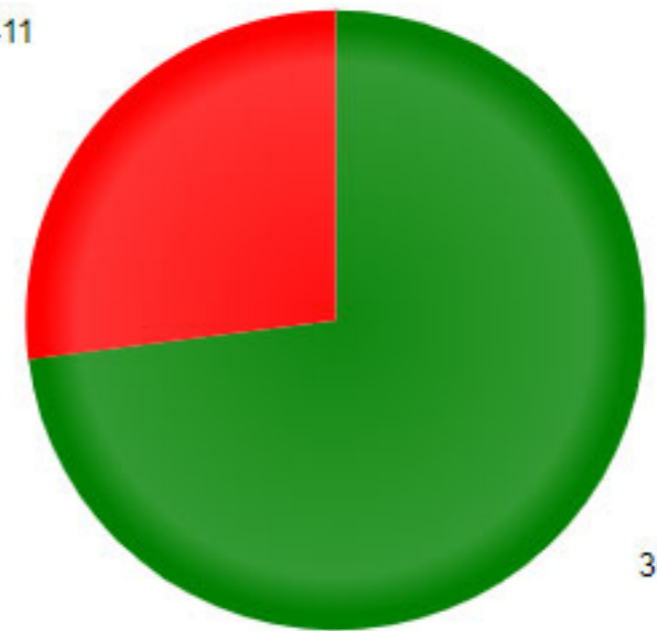

Page size: 10 4 items in 1 pages

Machine Dis-Connected Status

Device Name	Location	Last Download Date	LastPing
No records to display.			

Page size: 10 0 items in 1 pages

Employee PresentAbsent Count

111 Out Of 411

300 Out Of 411

Present Absent